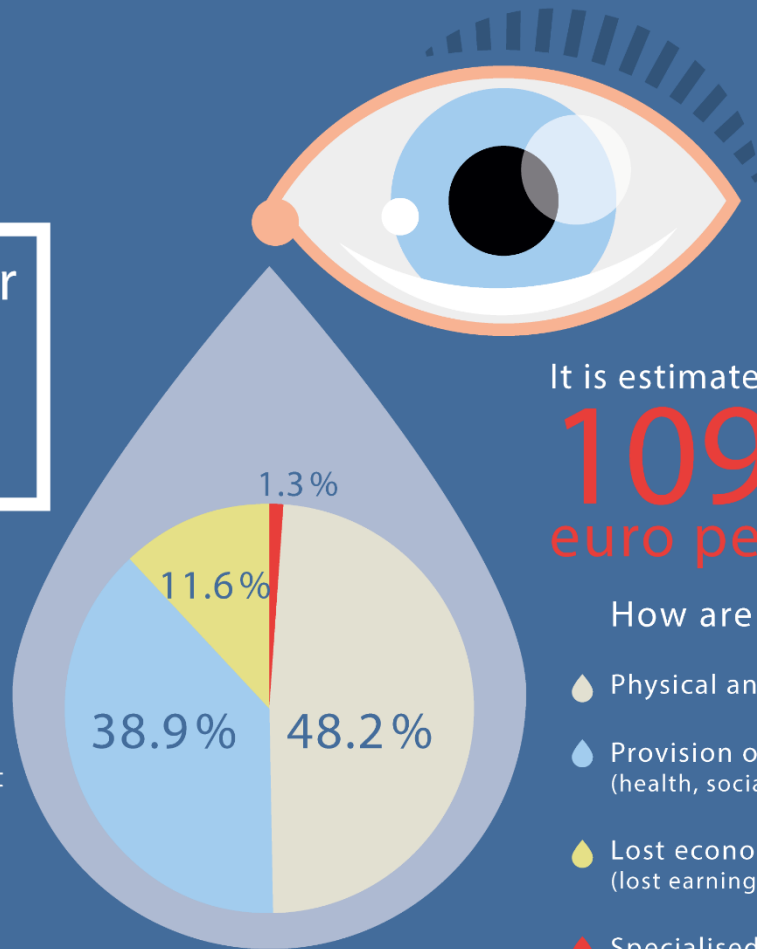

Gender related challenges in education

Gender segregation in tertiary education, training and the labour market

GENDER-BASED VIOLENCE

Violence against women

IS
ROOTED
IN THE **SOCIAL POWER**
IMBALANCE

EIGE's resources on gender-based violence

Measuring violence against women

Female genital mutilation

Estimating girls at risk

Costs of violence against women

Intimate partner violence against women costs us all

What is intimate partner violence?

- 💧 Any act of physical/sexual/psychological/ economic violence
- 💧 The perpetrator is a former or current partner/spouse
- 💧 It can happen in a separate or shared household

It is estimated to cost

109 billion euro per year

How are the costs split?

- 💧 Physical and emotional impact
- 💧 Provision of services (health, social welfare, justice)
- 💧 Lost economic output (lost earnings and absence from work)
- 💧 Specialised services (shelters, helplines, support centres, counselling)