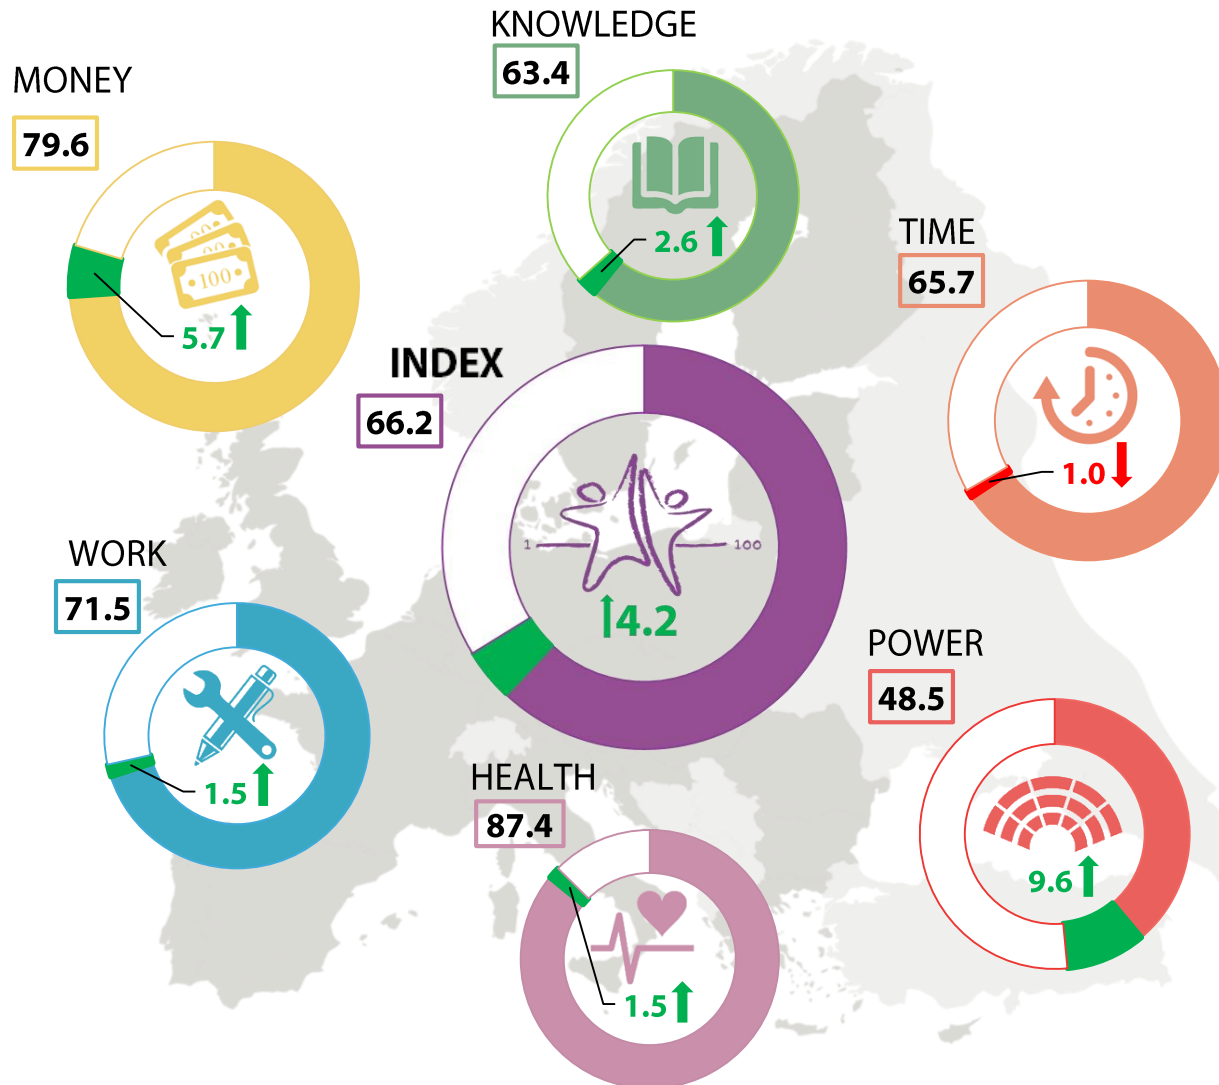

**GENDER EQUALITY
INDEX &
GENDER STATISTICS
DATABASE**

EIGE's gender statistics - a way to measure gender equality

Gender Statistics Database

Gender Equality Index

Main Index scores for the EU

How did you country score?

Men dominate in decision-making

POLITICS

**BUSINESS &
FINANCE**

MEDIA

EIGE's resources

EIGE's Resource and Documentation Centre

BOOKS

POLICY
DOCUMENTS