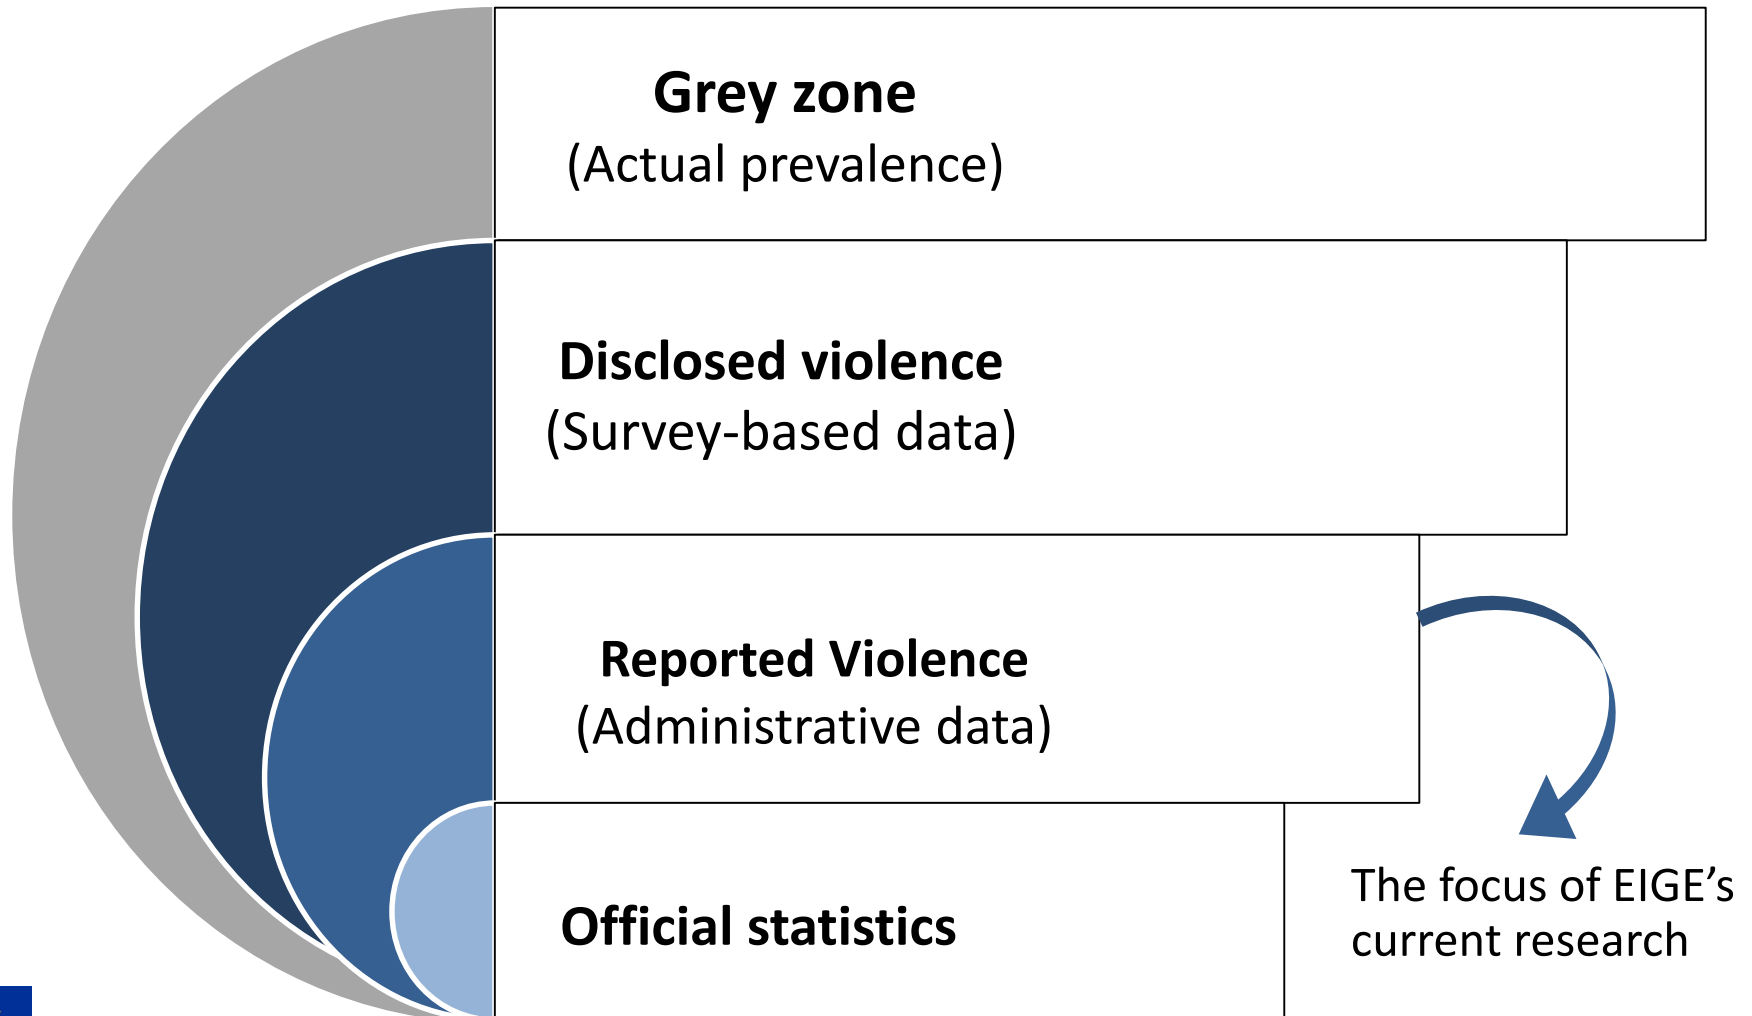

**Monitoring the
BEIJING PLATFORM
FOR ACTION
in the EU**

The 12 critical areas of the Beijing Platform for Action

GENDER MAINSTREAMING

What is gender mainstreaming?

PUTTING GENDER EQUALITY AT THE HEART OF POLICYMAKING

Gender related challenges in education

Gender segregation in tertiary education, training and the labour market

GENDER-BASED VIOLENCE

Violence against women

IS
ROOTED
IN THE **SOCIAL POWER**
IMBALANCE

EIGE's resources on gender-based violence

Measuring violence against women

Female genital mutilation

Estimating girls at risk

Costs of violence against women

Intimate partner violence against women costs us all

What is intimate partner violence?

- 💧 Any act of physical/sexual/psychological/ economic violence
- 💧 The perpetrator is a former or current partner/spouse
- 💧 It can happen in a separate or shared household