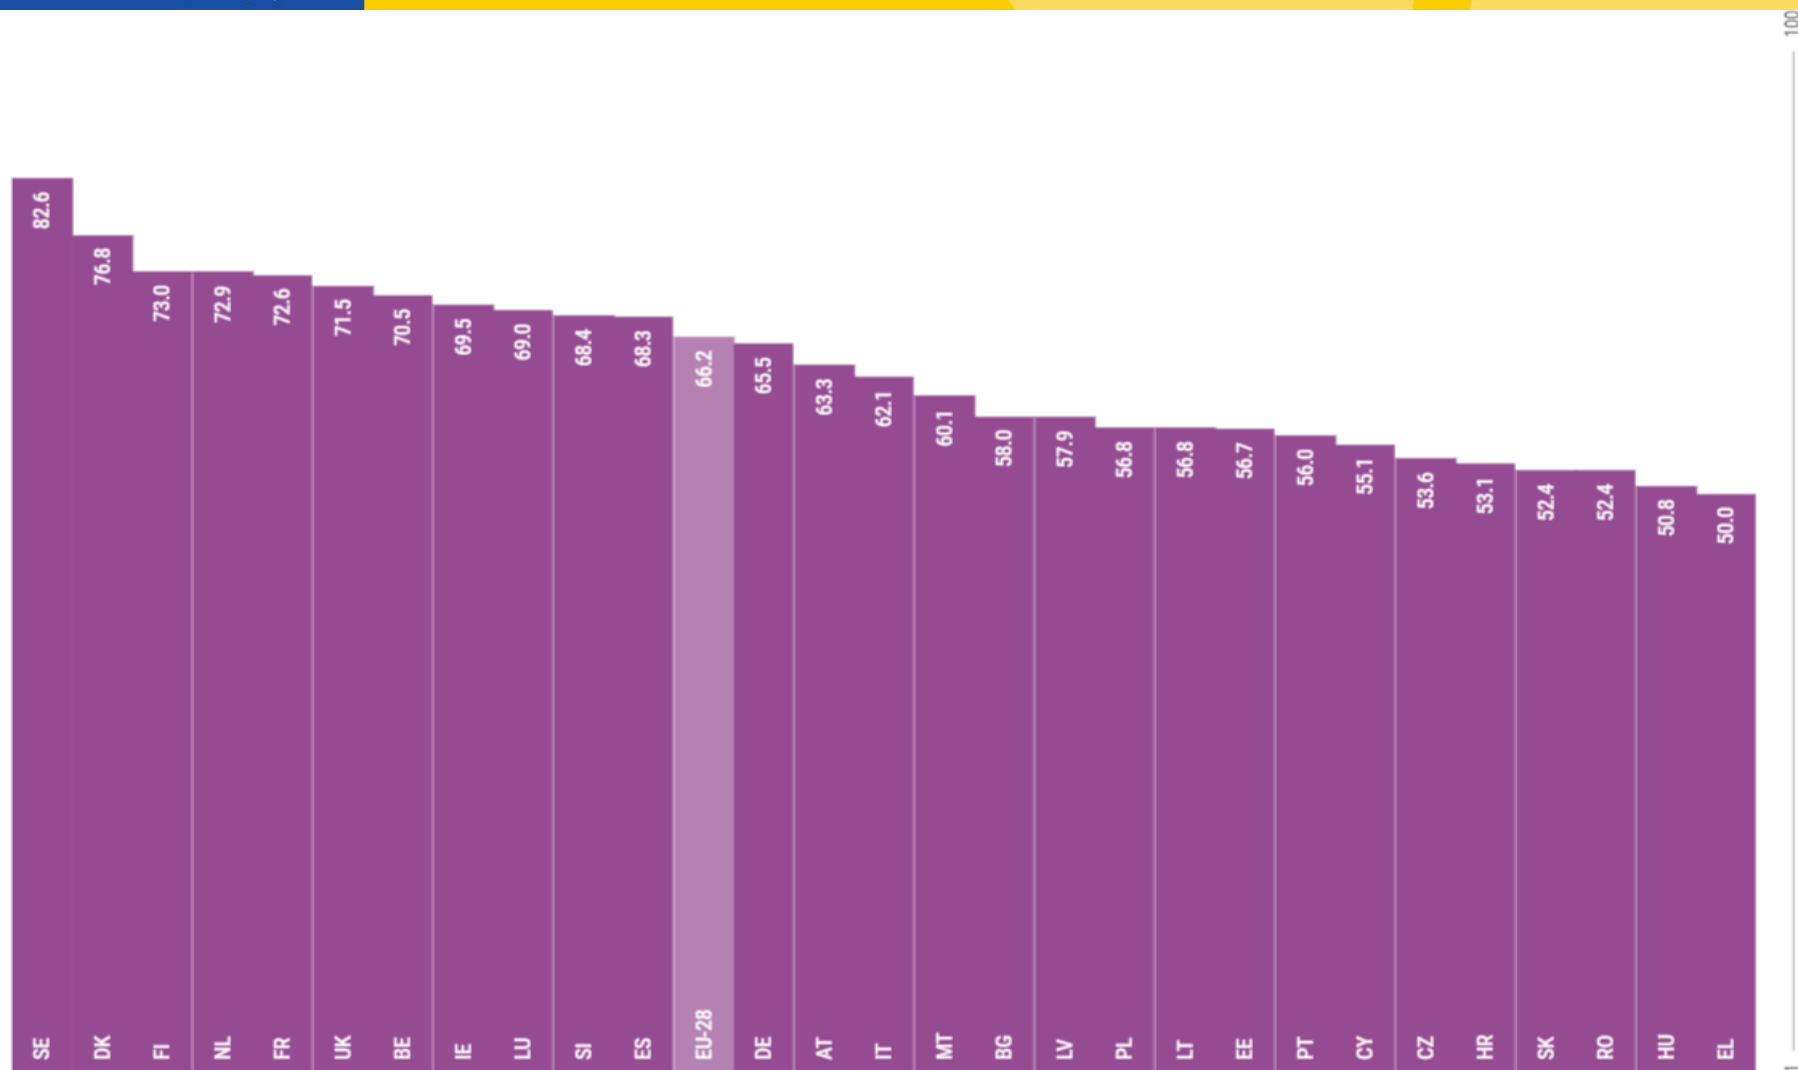

**GENDER EQUALITY
INDEX &
GENDER STATISTICS
DATABASE**

EIGE's gender statistics - a way to measure gender equality

Gender Statistics Database

Gender Equality Index

Main Index scores for the EU

How did you country score?