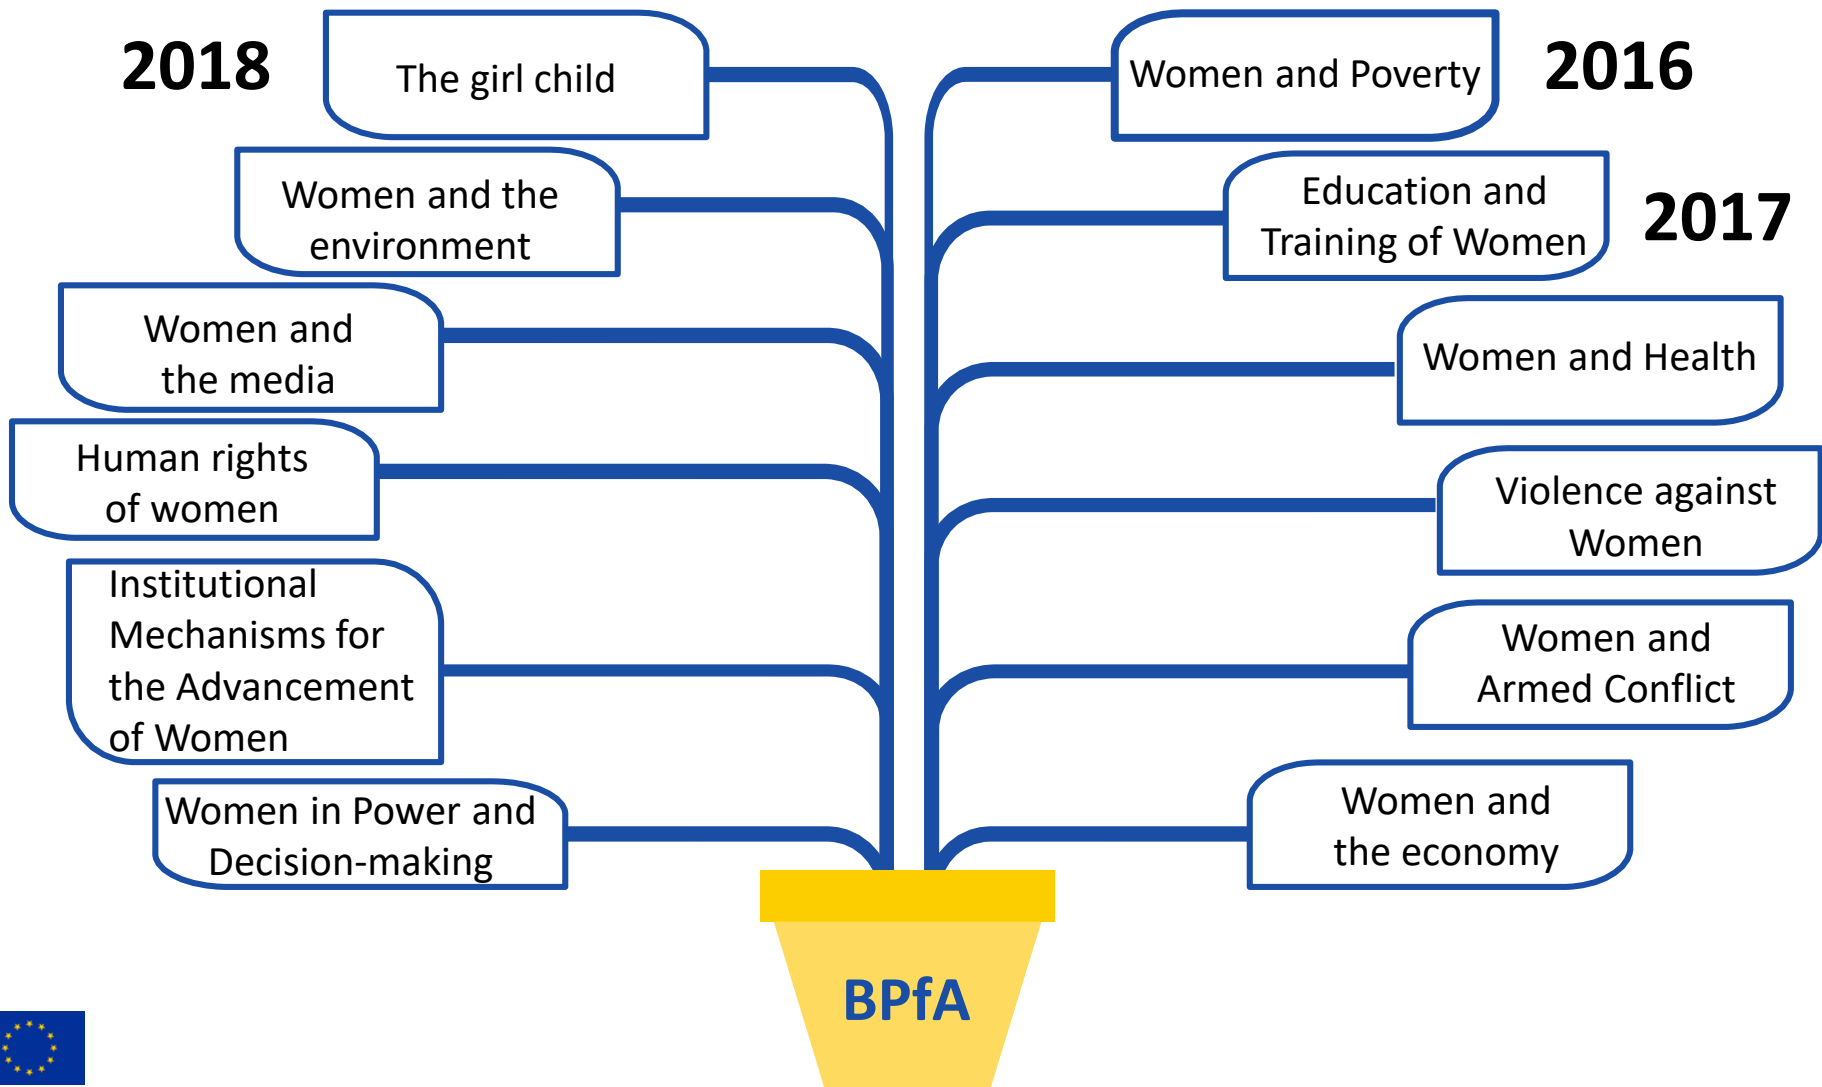

EUROPEAN INSTITUTE FOR GENDER EQUALITY

Mira Banerjee
Head of Communications

What is EIGE?

THE ONLY EU agency
focusing on gender equality

50 STAFF members from
18 EU countries

Provides **KNOWLEDGE
AND EXPERTISE** to
address gender inequalities

Supports **EVIDENCE-
BASED** policy-making

EIGE's main areas of activity

Gender-based violence

**Gender Equality Index &
Gender statistics Database**

Gender mainstreaming

**Monitoring the
Beijing Platform for Action**

**Monitoring the
BEIJING PLATFORM
FOR ACTION
in the EU**

The 12 critical areas of the Beijing Platform for Action

GENDER MAINSTREAMING

What is gender mainstreaming?

PUTTING GENDER EQUALITY AT THE HEART OF POLICYMAKING