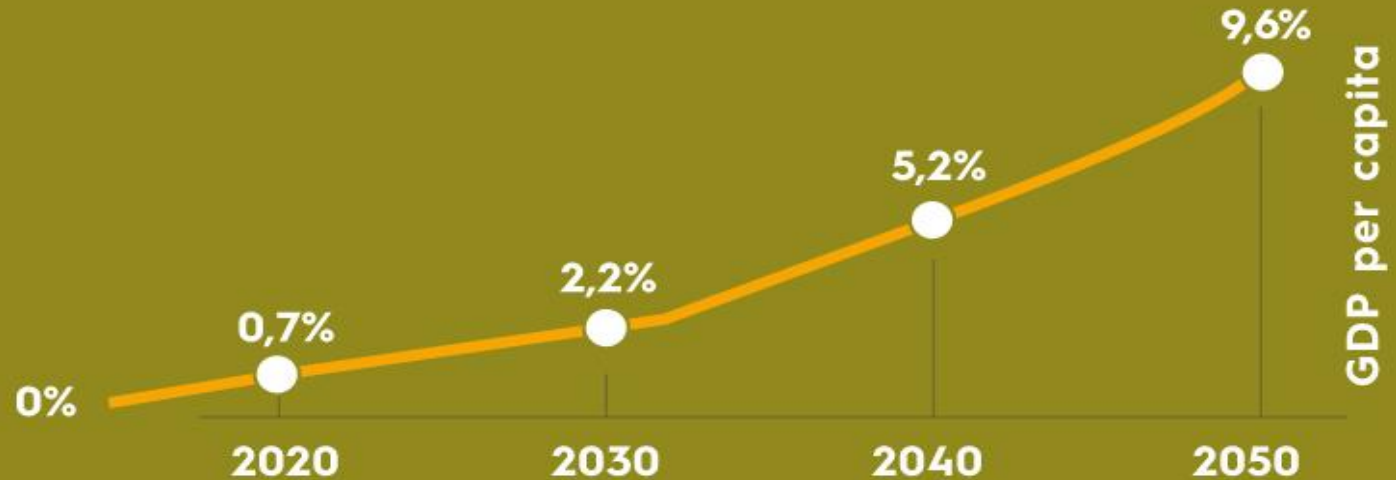

**Monitoring the
BEIJING PLATFORM
FOR ACTION
in the EU**

The 12 critical areas of the Beijing Platform for Action

GENDER MAINSTREAMING

What is gender mainstreaming?

PUTTING GENDER EQUALITY AT THE HEART OF POLICYMAKING

EIGE's Gender Mainstreaming online Platform

EIGE's GEAR tool

Economic benefits of gender equality - GDP

Gender
equality
boosts
GDP

GDP grows with

€3.15 trillion

Increase up to 9.6% per capita
by 2050 in the EU