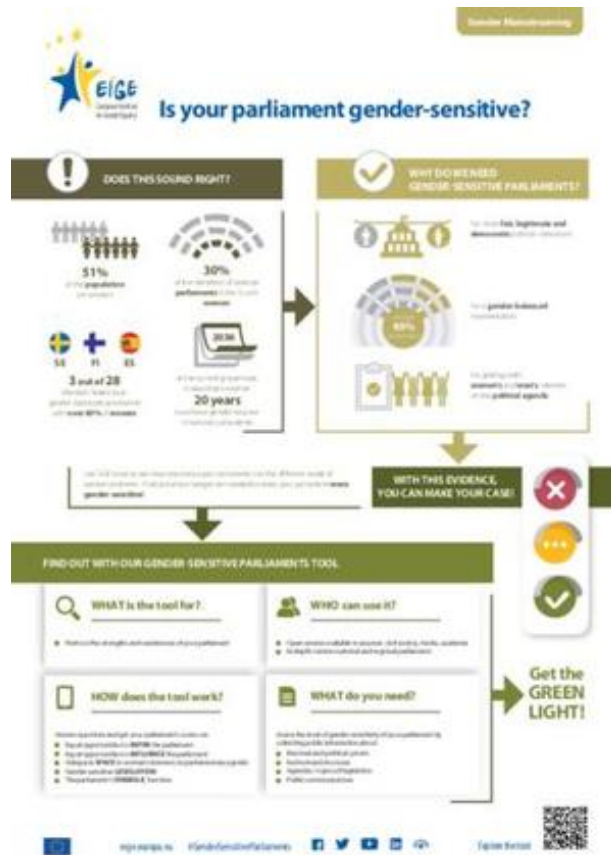

Infographic: Is your parliament gender-sensitive?

Use EIGE's Gender-sensitive Parliaments online tool to see how responsive your parliament is to the different needs of women and men. Find out what changes are needed to make your parliament more gender-sensitive.

Further information

[Go to the Gender-sensitive Parliaments online tool](#)

[Read our leaflet on the Gender-sensitive Parliaments online tool](#)

Discover EIGE's other gender mainstreaming tools

Downloads