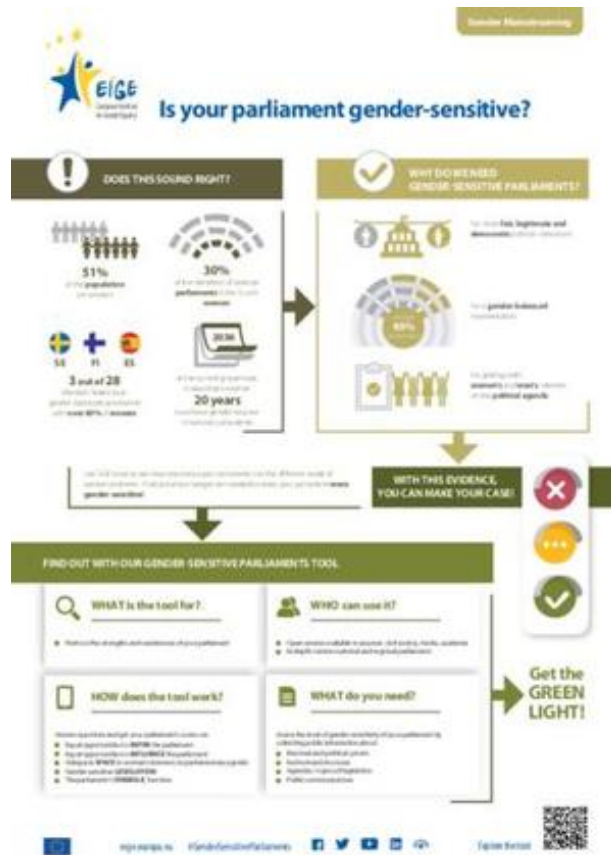

# Infographic: Is your parliament gender-sensitive?

Use EIGE’s Gender-sensitive Parliaments online tool to see how responsive your parliament is to the different needs of women and men. Find out what changes are needed to make your parliament more gender-sensitive.

## Further information

[Go to the Gender-sensitive Parliaments online tool](#)

[Read our leaflet on the Gender-sensitive Parliaments online tool](#)

Discover EIGE's other gender mainstreaming tools

---