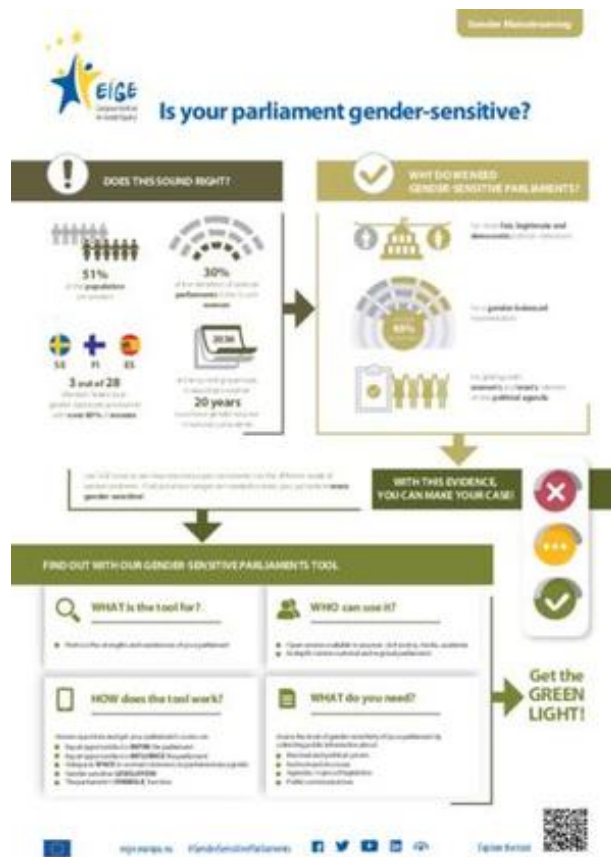

Infographic: Is your parliament gender-sensitive?

Use EIGE’s Gender-sensitive Parliaments online tool to see how responsive your parliament is to the different needs of women and men. Find out what changes are needed to make your parliament more gender-sensitive.

Further information

- [Go to the Gender-sensitive Parliaments online tool](#) →
- [Read our leaflet on the Gender-sensitive Parliaments online tool](#) →

Discover EIGE's other gender mainstreaming tools