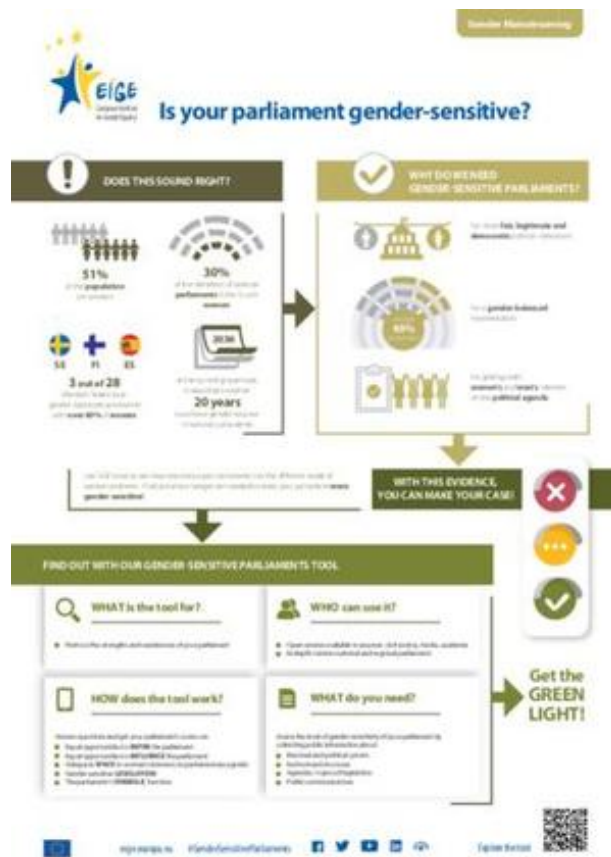

Infographic: Is your parliament gender-sensitive?

Use EIGE's Gender-sensitive Parliaments online tool to see how responsive your parliament is to the different needs of women and men. Find out what changes are needed to make your parliament more gender-sensitive.

Further information

[Go to the Gender-sensitive Parliaments online tool](#)

[Read our leaflet on the Gender-sensitive Parliaments online tool](#)

Discover EIGE's other gender mainstreaming tools

Downloads