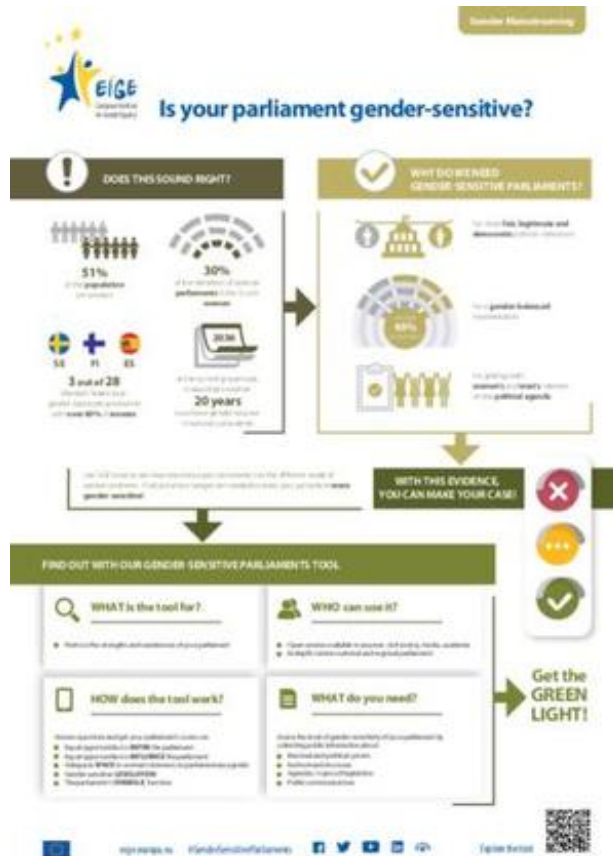

# Infographic: Is your parliament gender-sensitive?

Use EIGE's Gender-sensitive Parliaments online tool to see how responsive your parliament is to the different needs of women and men. Find out what changes are needed to make your parliament more gender-sensitive.

## Further information

[Go to the Gender-sensitive Parliaments online tool](#)

[Read our leaflet on the Gender-sensitive Parliaments online tool](#)

Discover EIGE's other gender mainstreaming tools

---