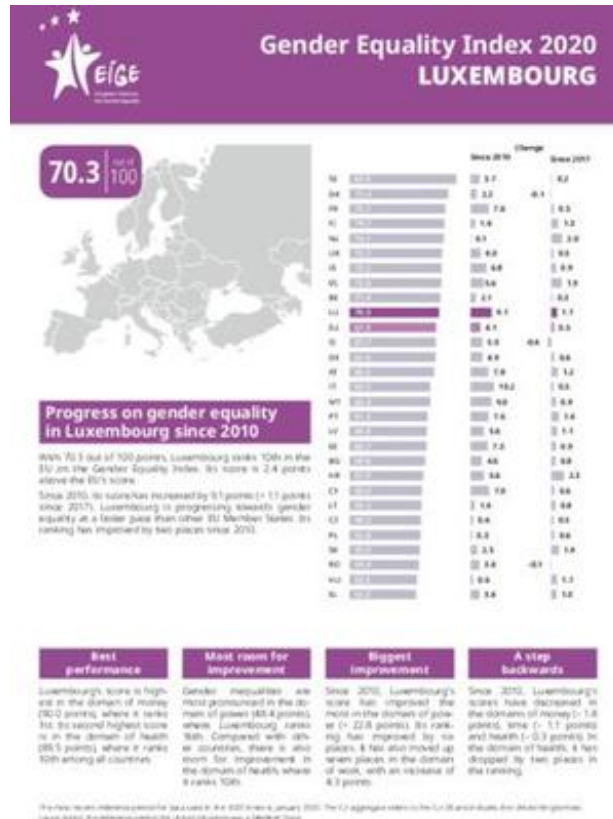

Gender Equality Index 2020: Luxembourg

With 70.3 out of 100 points, Luxembourg ranks 10th in the EU on the Gender Equality Index. Its score is 2.4 points above the EU's score.

Since 2010, its score has increased by 9.1 points (+ 1.1 points since 2017). Luxembourg is progressing towards gender equality at a faster pace than other EU Member States. Its ranking has improved by two places since 2010.

Further information

[Explore the Gender Equality Index 2020](#)

[Gender Equality Index 2020: Digitalisation and the future of work](#)

[Gender Equality Index 2020: factsheets for all EU countries](#)

[Press release: Can we wait 60 years for gender equality?](#)