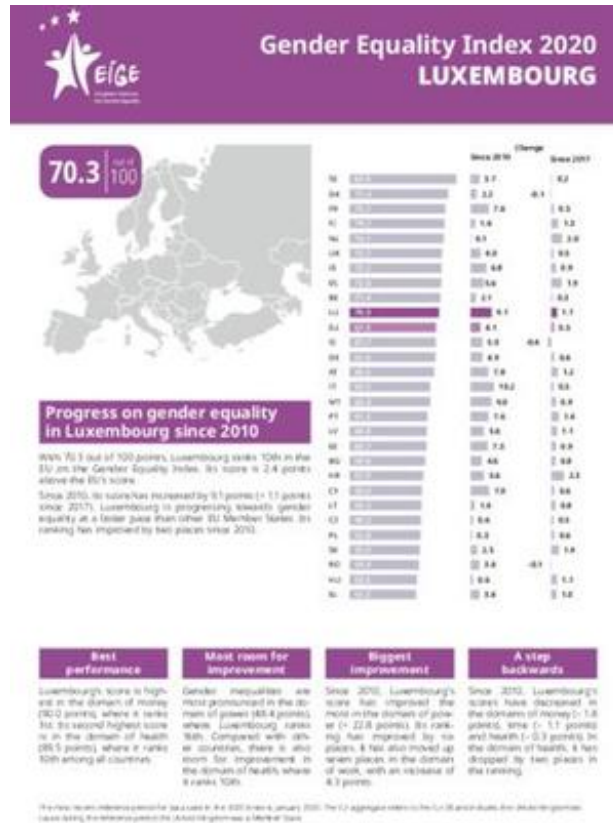

Gender Equality Index 2020: Luxembourg

With 70.3 out of 100 points, Luxembourg ranks 10th in the EU on the Gender Equality Index. Its score is 2.4 points above the EU's score.

Since 2010, its score has increased by 9.1 points (+ 1.1 points since 2017). Luxembourg is progressing towards gender equality at a faster pace than other EU Member States. Its ranking has improved by two places since 2010.

Further information

[Explore the Gender Equality Index 2020](#)

[Gender Equality Index 2020: Digitalisation and the future of work](#)

[Gender Equality Index 2020: factsheets for all EU countries](#)

[Press release: Can we wait 60 years for gender equality?](#)